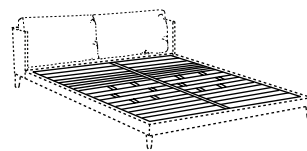

rete élite
élite slatted base