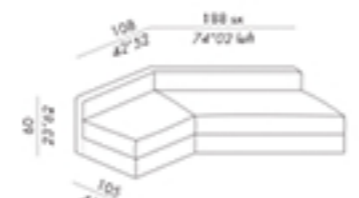

# Product versions

sofa 195

sofa 215

sofa 275

sofa 295

unit 80

unit 160

unit 240

corner unit

round unit 185

open round unit 185

island unit 120-155

island unit 135-180

round unit 185

open round unit 185

island unit 120-155

unit 240 DEEP

corner unit DEEP

asymmetrical unit DEEP

elbow unit 195 DEEP

open elbow unit 180 DEEP

round unit 195 DEEP

open round unit 195 DEEP

armrest SLIM 60 DEEP