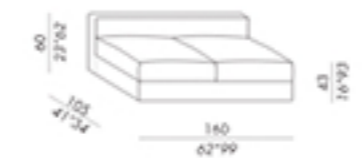

# Product versions

sofa 195

sofa 215

sofa 275

sofa 295

unit 80

unit 160

unit 240

corner unit

round unit 185

open round unit 185

island unit 120-155

island unit 135-180

round unit 185

open round unit 185

island unit 120-155

unit 240 DEEP

corner unit DEEP

asymmetrical unit DEEP

elbow unit 195 DEEP

open elbow unit 180 DEEP

round unit 195 DEEP

open round unit 195 DEEP

armrest SLIM 60 DEEP