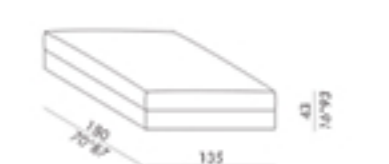

# Product versions

sofa 195

sofa 215

sofa 275

sofa 295

unit 80

unit 160

unit 240

corner unit

round unit 185

open round unit 185

island unit 120-155

island unit 135-180

round unit 185

open round unit 185

island unit 120-155

island unit 135-180

ottoman 90 DEEP

sofa 195 DEEP

sofa 215 DEEP

sofa 275 DEEP

sofa 295 DEEP

unit 80 DEEP

unit 160 DEEP

unit 240 DEEP

corner unit DEEP

asymmetrical unit DEEP

elbow unit 195 DEEP

open elbow unit 180 DEEP

round unit 195 DEEP

open round unit 195 DEEP

armrest SLIM 60 DEEP