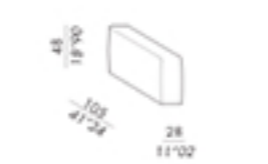

# Product versions

sofa 195

sofa 215

sofa 275

sofa 295

unit 80

unit 160

unit 240

corner unit

round unit 185

open round unit 185

island unit 120-155

island unit 135-180

round unit 185

open round unit 185

island unit 120-155

island unit 135-180

ottoman 90 DEEP

sofa 195 DEEP

sofa 215 DEEP

sofa 275 DEEP

sofa 295 DEEP

unit 80 DEEP

unit 160 DEEP

unit 240 DEEP

corner unit DEEP

asymmetrical unit DEEP

elbow unit 195 DEEP

open elbow unit 180 DEEP

round unit 195 DEEP

open round unit 195 DEEP

armrest SLIM 60 DEEP