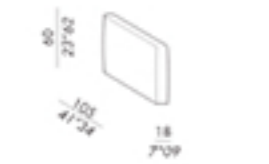

# Product versions

sofa 195

sofa 215

sofa 275

sofa 295

unit 80

unit 160

unit 240

corner unit

round unit 185

open round unit 185

island unit 120-155

island unit 135-180

round unit 185

open round unit 185

island unit 120-155

island unit 135-180

ottoman 90 DEEP

sofa 195 DEEP

sofa 215 DEEP

sofa 275 DEEP

sofa 295 DEEP

unit 80 DEEP

unit 160 DEEP

unit 240 DEEP

corner unit DEEP

asymmetrical unit DEEP

elbow unit 195 DEEP

open elbow unit 180 DEEP

round unit 195 DEEP

open round unit 195 DEEP

armrest SLIM 60 DEEP