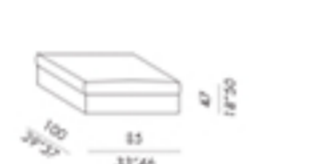

# Product versions

sofa 180 SMALL

sofa 220 SMALL

sofa 240 SMALL

sofa 260 SMALL

sofa bed SMALL

unit 85 SMALL

unit 100 SMALL

unit 170 SMALL

corner unit 100 SMALL

corner unit 115 SMALL

end unit 100 SMALL

end unit 115 SMALL

end unit 125 SMALL

end unit 140 SMALL

end unit 190 SMALL

chaise longue SMALL

side unit 100 SMALL

ottoman 85 SMALL

ottoman 100 SMALL

unit 105 PLUS

© Meridiani | All Right Reserved

unit 160 PLUS

corner unit 115 PLUS